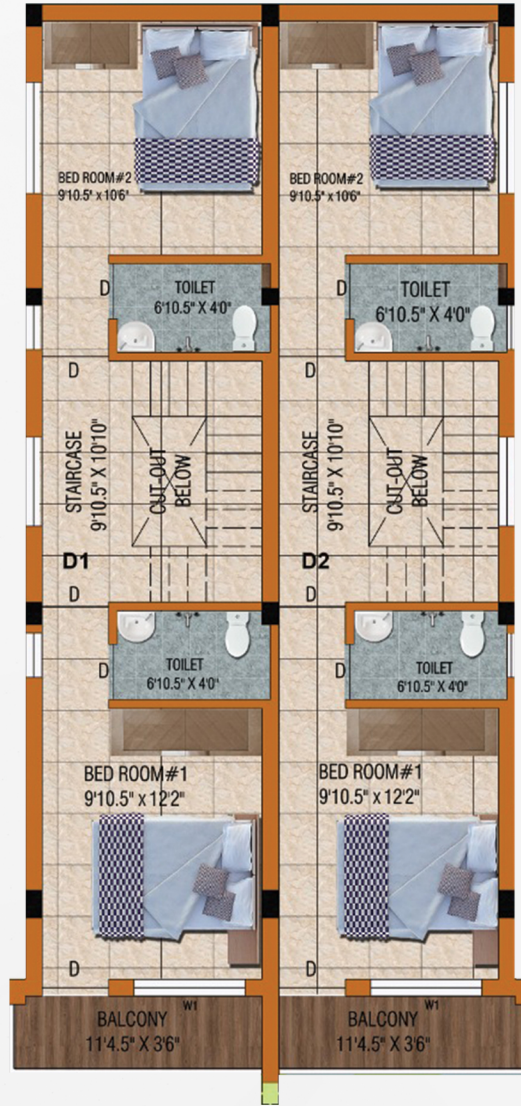

FIRST FLOOR